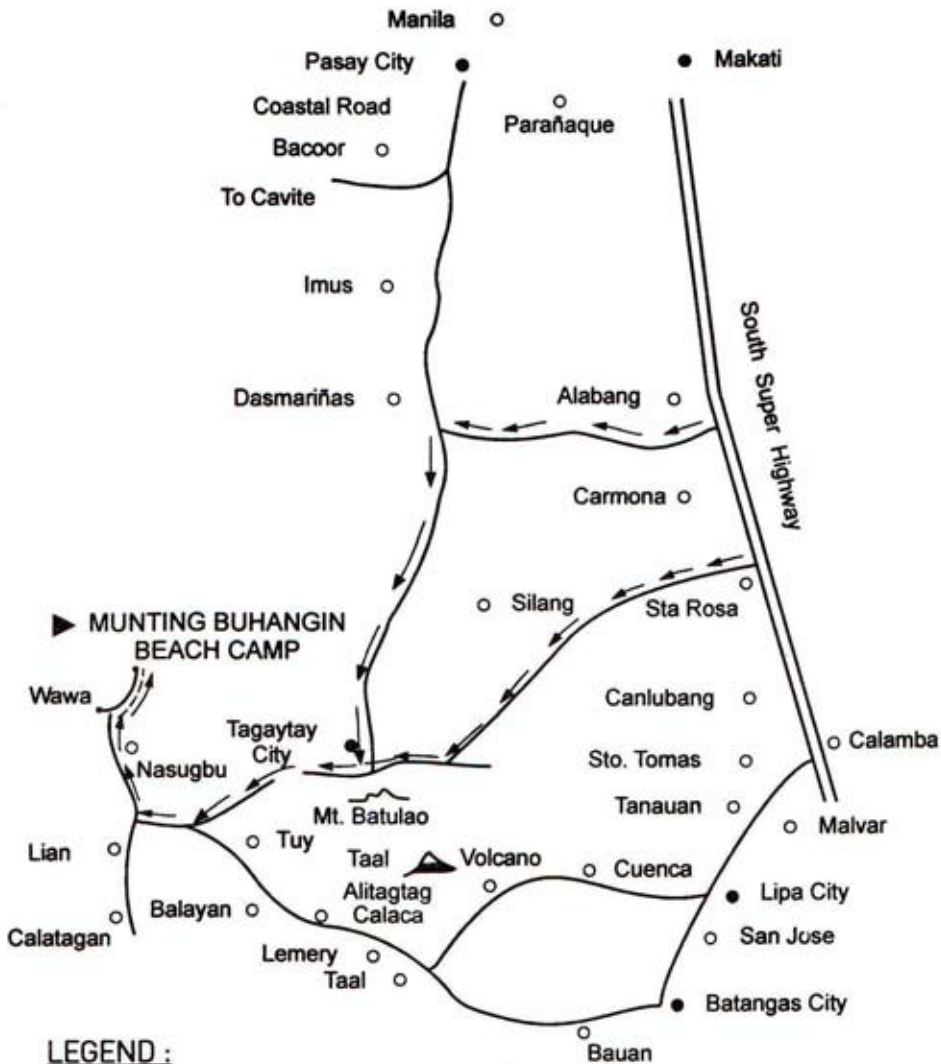

**ROAD MAP TO MUNTING BUHANGIN BEACH CAMP  
ONLY 45 MINUTES FROM TAGAYTAY CITY**

**LEGEND :**

- ▶ Munting Buhangin Beach Camp
- City
- Town
- == Super Highway
- National Road
- - - Private Road

110 Km. From Manila