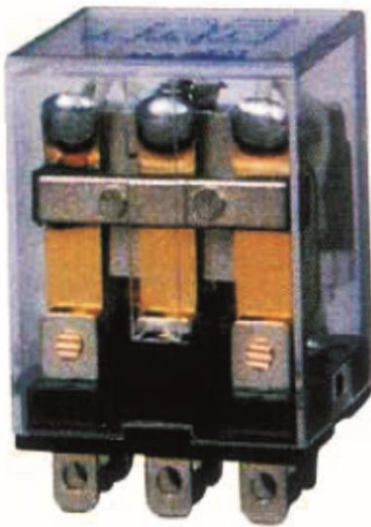

ELECTRICAL & EQUIPMENT SALES CO., INC.

... Your partner in electric line and equipment ...

F.A.M.E.

Electric Shower

GKK

Energy Saving Device

Power Relay

JIULONG

AXIAL FAN