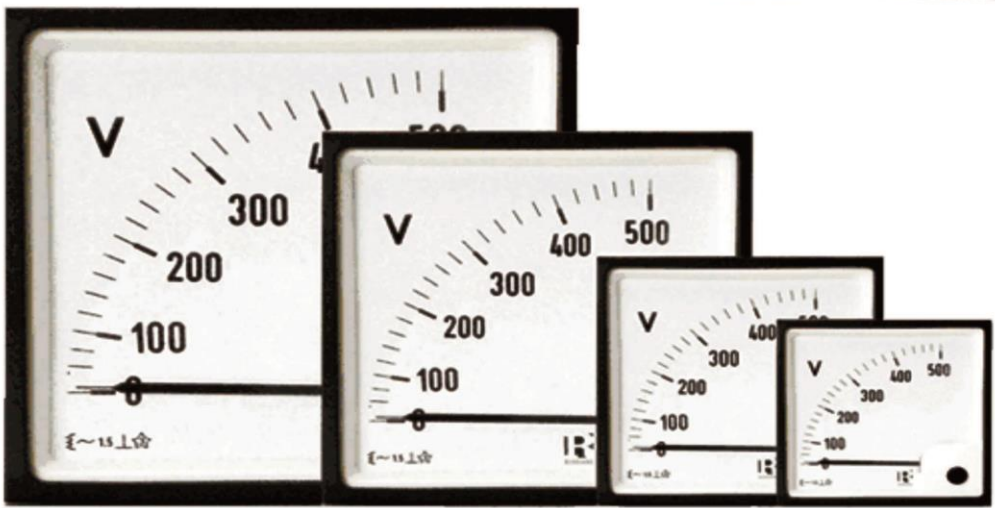

ELECTRICAL & EQUIPMENT SALES CO., INC.

... Your partner in electric line and equipment ...

GRASSLIN

Analog Timer

Hour Meter

RISHABH Instrument

sfim

Panel Meter & Current Transformer