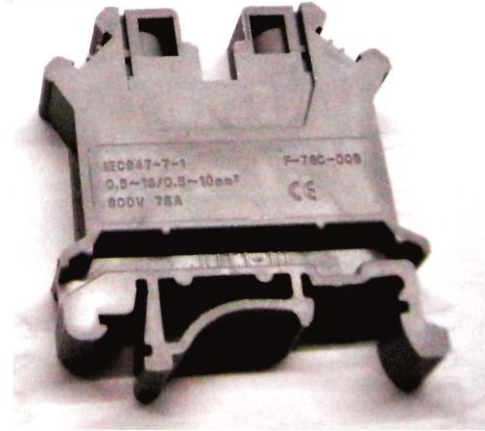

ELECTRICAL & EQUIPMENT SALES CO., INC.

... Your partner in electric line and equipment ...

ALEX

**EMT / RSC
Pipe**

Terminal Lugs

MAX[®] LETATWIN

Utility

Terminal Block

Shrinkable Tubing Silicon Rubber

Plastronic