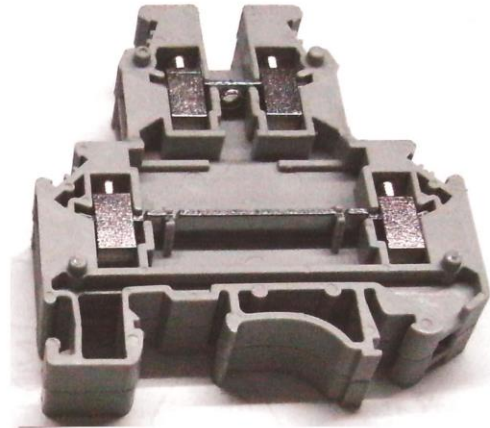

ELECTRICAL & EQUIPMENT SALES CO., INC.

... Your partner in electric line and equipment ...

ALEX

**EMT / RSC
Pipe**

Terminal Lugs

MAX[®] LETATWIN

Utility

Terminal Block

Shrinkable Tubing Silicon Rubber

Plastronic